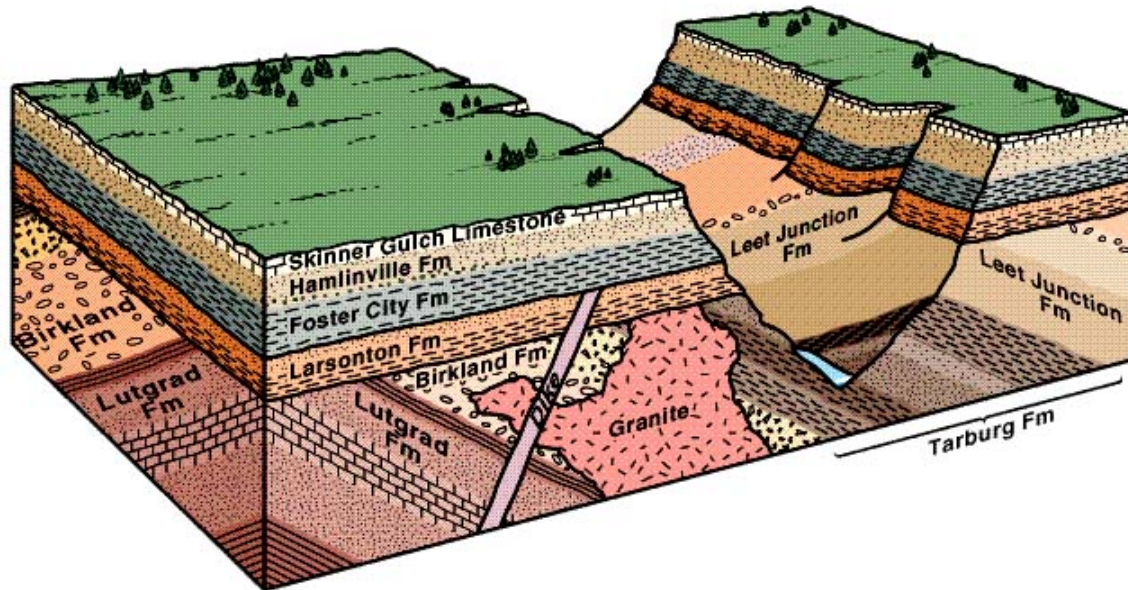

Homework #3: Relative Age Dating – Minor Canyon

Graded – Due Monday 2/2/09

Plummer/McGeary/Carlson *Physical Geology*, 8e. Copyright © 1999, McGraw-Hill Companies, Inc. All Rights Reserved.

Minor Canyon

1. What is the oldest formation on the Minor Canyon block diagram? Explain your reasoning.

2. What is the youngest rock unit on the diagram? What is the youngest geologic event on the diagram? Are they the same? Explain.